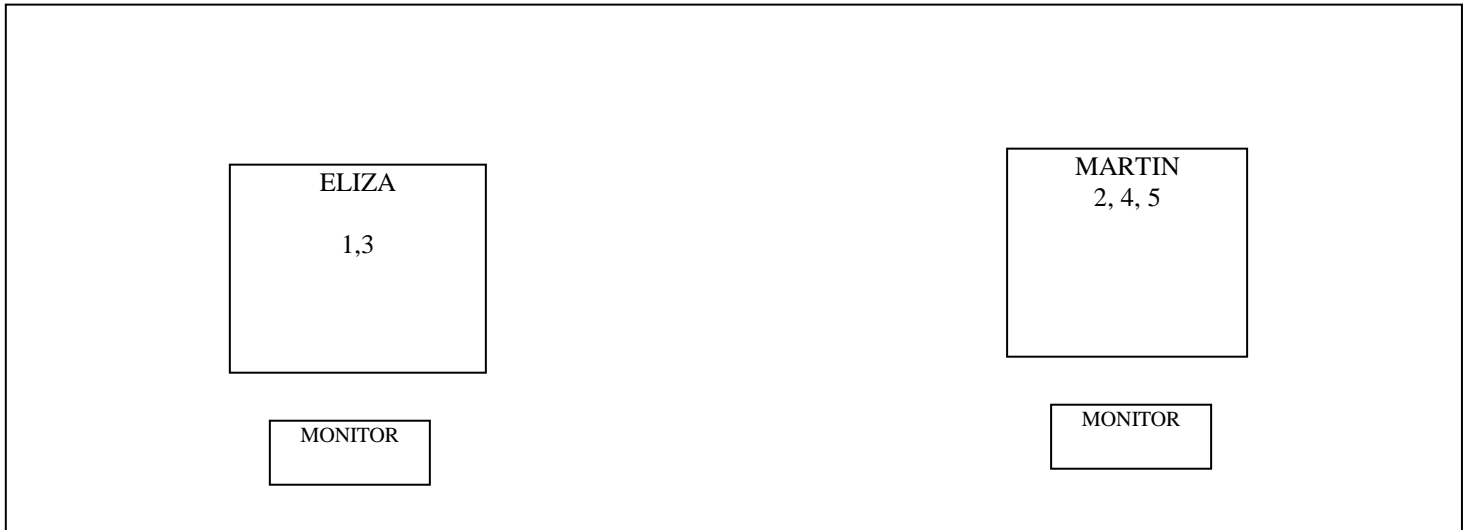

STAGE SPEC
ELIZA CARTHY & MARTIN CARTHY

AUDIENCE

CHANNEL LIST

- 1 ELIZA - VOX SM58
- 2 MARTIN - VOX SM58
- 3 ELIZA - FIDDLE DI
4. MARTIN - Guitar XLR into own pre amp that clips onto mic stand
5. *Sometimes an extra XLR or instrument mic for another guitar is required.*

PLEASE PROVIDE A 2 WAY MONITOR MIX WITH GRAPHIC EQUALISERS ON ALL AND GRAPHIC EQUALISERS ON THE FRONT OF HOUSE

PLEASE POSITION THE MIXING DESK IN THE SAME ROOM AS THE AUDIENCE AND MAKE ALL MICROPHONE STANDS BOOM TYPE.