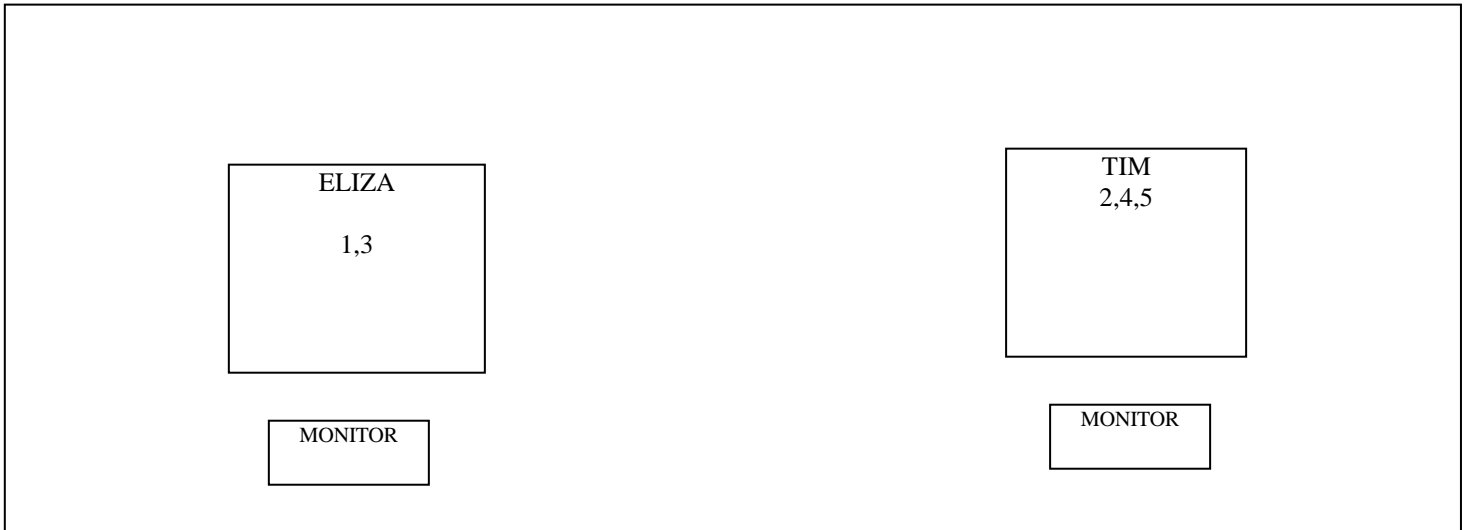

STAGE SPEC
ELIZA CARTHY & TIM ERIKSEN

AUDIENCE

CHANNEL LIST

1 ELIZA	VOX	SM58
2 TIM	VOX	SM58
3 FIDDLE		DI
4 INSTRUMENT MIC		SM57
5 GUITAR		DI

PLEASE PROVIDE A 2 WAY MONITOR MIX WITH GRAPHIC EQUALISERS ON ALL AND GRAPHIC EQUALISERS ON THE FRONT OF HOUSE

PLEASE POSITION THE MIXING DESK IN THE SAME ROOM AS THE AUDIENCE AND MAKE ALL MICROPHONE STANDS BOOM TYPE.

PLEASE PROVIDE STAGE WATER.