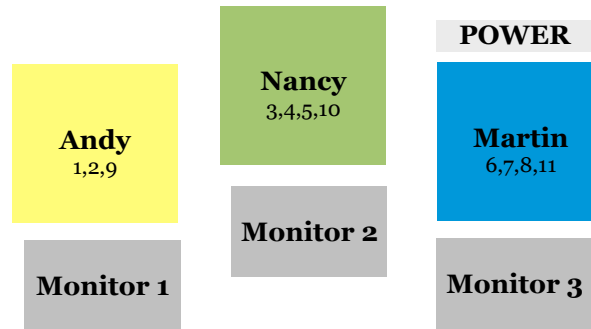

Simpson Cutting Kerr – Tech Spec 2015

Channel	Instrument	Source	+48v	Stand
1	Melodeon Treble	XLR	*	
2	Melodeon Bass	XLR		
3	Fiddle Mic	XLR	*	
4	Fiddle DI	DI***	*	
5	Viola Mic	XLR	*	
6	Acoustic Guitar	XLR		
7	Banjo	XLR		
8	Guitar Amp	BeyerM201***		Short
9	Andy Vocal	SM58		Tall
10	Nancy Vocal	SM58		Tall
11	Martin Vocal	SM58		Tall

- We require the mixing desk to be positioned in the same space as the audience, not in a lighting box, this is very important!

- A suitable FOH system for the venue (Subs are essential) and graphic EQ's across all 3 separate monitor sends and the FOH.