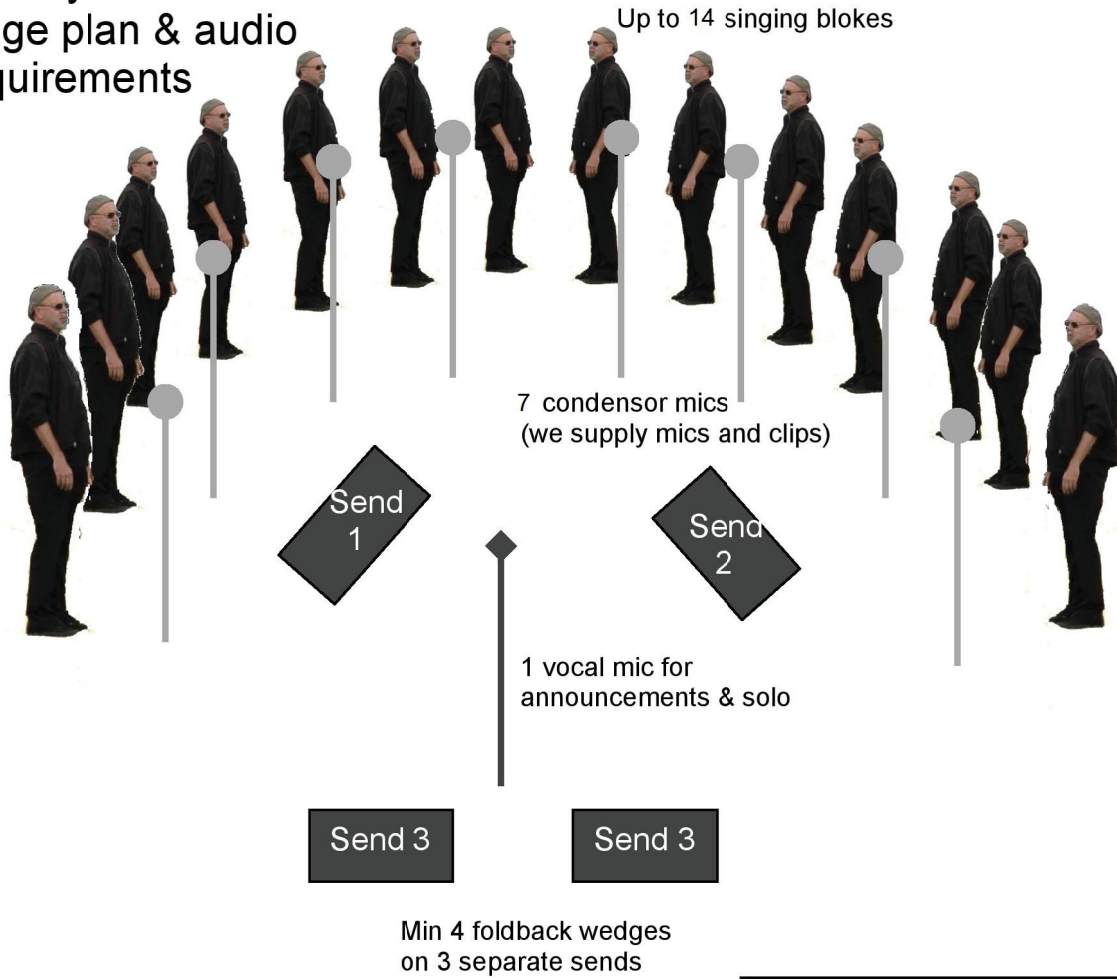

Spooky Men's Chorale stage plan & audio requirements

FRONT OF STAGE

Key  = Spooky Man  = condenser mic  = vocal mic

Please supply minimum of:
 12 Channel mixing desk with phantom
 power and min 4 sends
 FOH speakers and amps to suit venue
 4 x foldback wedges (6 in 3 pairs if
 possible is even better)
 4 x 31 band eq (1 x FOH 3 x FB)
 1 x reverb/fx unit
 1 x vocal mic (announce and solo)
 8 x boom stands