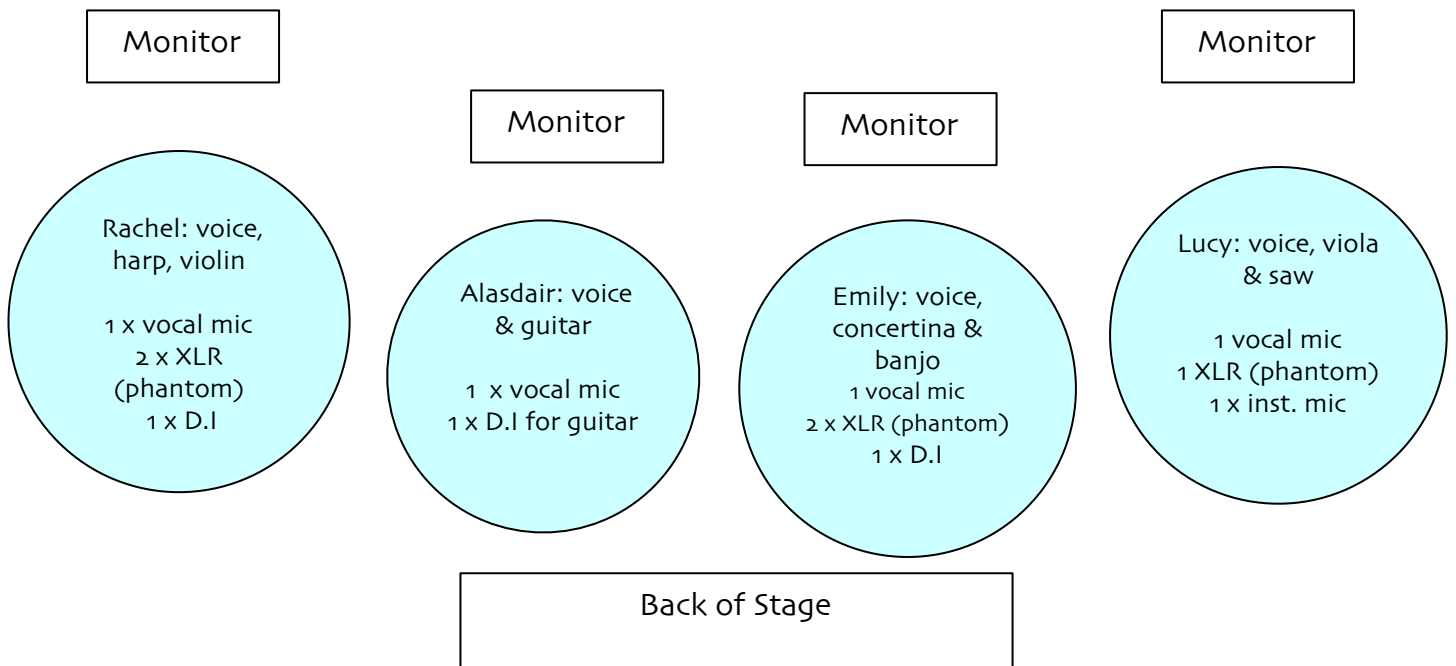

The Furrow Collective Tec Spec

FOH

Please include:

EQ on all monitor sends and FOH.

4 separate monitor mixes.

All leads, wiring etc.

Stands and leads

4 chairs for when not performing.

Water on stage.

* Please provide a small table for Rachel's harp.

Microphones:

4 high quality vocal microphones would be preferred. Ideally Neumann KMS105s.

List of Players:

Rachel Newton: Stage left, voice, fiddle & harp.

Alasdair Roberts: voice and guitar

Emily Portman: voice, banjo & concertina

Lucy Farrell Stage right: voice, viola and saw